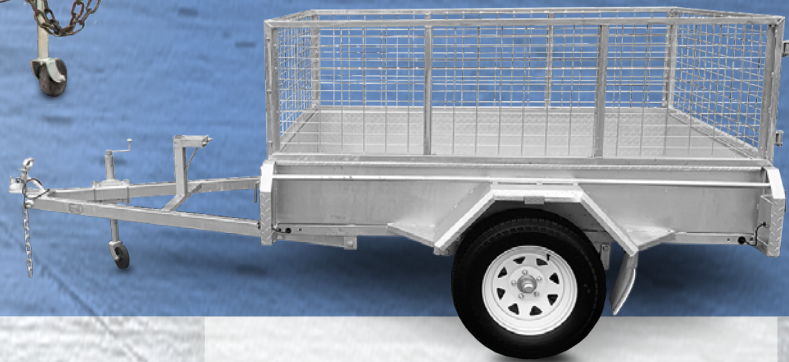

91150346

6x4 3 BIKE TRAILER
W JERRY CAN HOLDER & REINFORCED CHANNELS
 6x4 / 7x5 / 8x5 LOADED MASS / GVM 750KG
 91150025

Wired LED lights with
 rectangle plug
 14" Wheels with new tyres

MEDIUM TANDEM AXLE TRAILER
15" SIDES ALL CHEQUER PLATE PAINTED NO STEPS
 8x5 / 10x5 LOADED MASS / GVM 1990KG
 91150009/10

- Slipper springs
- Hydraulic brakes
- Front and back tail gate
- Wired LED lights with rectangle plug

14" Wheels with new tyres
 Jockey wheel
 Straight side rails

SINGLE AXLE TILT TRAILER WITH CAGE
12" SIDES ALL CHEQUER PLATE GALVANISED
 6x4 / 7x5 / 8x5 LOADED MASS / GVM 750KG
 91150343/44/45

600mm high
 Smooth painted
 Flush locks
 Internal shelf
 Gas struts
 Extra heavy duty

TILT LOCKING PIN

91150343

8x5 TANDEM AXLE TRAILER WITH CAGE
12" SIDES ALL CHEQUER PLATE GALVANISED WITH MECHANICAL BREAKS
 LOADED MASS / GVM 1990KG
 91150346

- Galvanised 2.5mm chequer plate
- Wired LED lights with rectangle plug
- 14" Wheels with new tyres
- Jockey wheel

HEAVY DUTY SINGLE AXLE TRAILER
12" SMOOTH SIDES CHEQUER PLATE FLOOR PAINTED
 6x4 / 8x5 LOADED MASS / GVM 750KG
 91150024/144