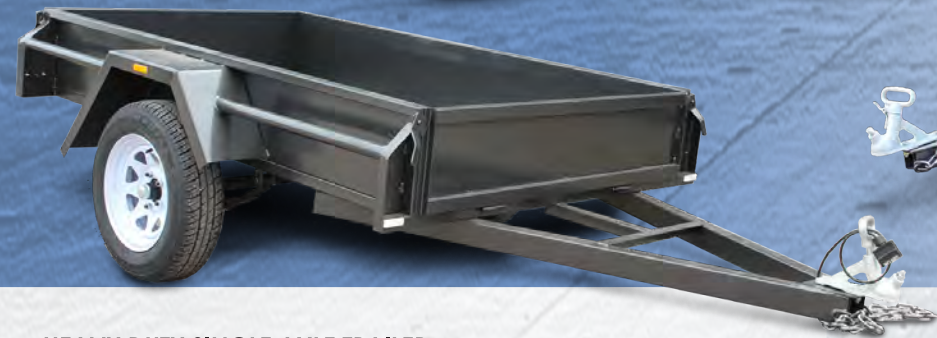

- Slipper springs
- Hydraulic brakes
- Front and back tail gate
- Wired LED lights with rectangle plug

14" Wheels with new tyres
 Jockey wheel
 Straight side rails

SINGLE AXLE TILT TRAILER WITH CAGE
12" SIDES ALL CHEQUER PLATE GALVANISED
 6x4 / 7x5 / 8x5 LOADED MASS / GVM 750KG
 91150343/44/45

600mm high
 Smooth painted
 Flush locks
 Internal shelf
 Gas struts
 Extra heavy duty

TILT LOCKING PIN

91150343

8x5 TANDEM AXLE TRAILER WITH CAGE
12" SIDES ALL CHEQUER PLATE GALVANISED WITH MECHANICAL BREAKS
 LOADED MASS / GVM 1990KG
 91150346

- Galvanised 2.5mm chequer plate
- Wired LED lights with rectangle plug
- 14" Wheels with new tyres
- Jockey wheel

HEAVY DUTY SINGLE AXLE TRAILER
12" SMOOTH SIDES CHEQUER PLATE FLOOR PAINTED
 6x4 / 8x5 LOADED MASS / GVM 750KG
 91150024/144

- 14" Wheels with new tyres
- Front and back tail gate
- Wired LED lights with rectangle plug

STANDARD SINGLE AXLE TRAILER
9" SIDES ALL SMOOTH PAINTED
 6x4 LOADED MASS / GVM 750KG
 91150001

- 14" Wheels with new tyres
- Front and back tail gate
- Wired LED lights with rectangle plug