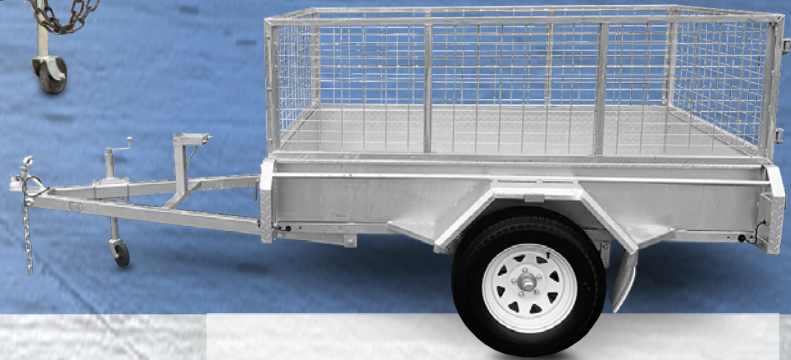

91150346

6x4 3 BIKE TRAILER

W JERRY CAN HOLDER & REINFORCED CHANNELS
6x4 / 7x5 / 8x5 LOADED MASS / GVM 750KG
91150025

- Wired LED lights with rectangle plug
- 14" Wheels with new tyres

MEDIUM TANDEM AXLE TRAILER

15" SIDES ALL CHEQUER PLATE PAINTED NO STEPS
8x5 / 10x5 / 12x6 LOADED MASS / GVM 1990KG
91150009/10/11

- Slipper springs
- Hydraulic breaks
- Front and back tail gate
- Wired LED lights with rectangle plug
- 14" Wheels with new tyres
- Jockey wheel
- Straight side rails

SINGLE AXLE TILT TRAILER WITH CAGE

12" SIDES ALL CHEQUER PLATE GALVANISED
6x4 / 7x5 / 8x5 LOADED MASS / GVM 750KG
91150343/44/45

- 600mm high cage
- Wired LED lights with rectangle plug
- 14" Wheels with new tyres
- Jockey wheel

HEAVY DUTY SINGLE AXLE TRAILER
 12" SMOOTH SIDES CHEQUER PLATE FLOOR PAINTED
 6x4 / 8x5 LOADED MASS / GVM 750KG
 91150024/144

- 14" Wheels with new tyres
- Front and back tail gate
- Wired LED lights with rectangle plug