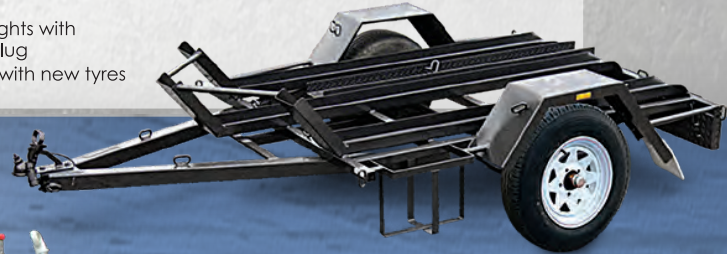

91150346

6x4 3 BIKE TRAILER

W JERRY CAN HOLDER & REINFORCED CHANNELS
6x4 / 7x5 / 8x5 LOADED MASS / GVM 750KG
91150025

- Wired LED lights with rectangle plug
- 14" Wheels with new tyres

MEDIUM TANDEM AXLE TRAILER

15" SIDES ALL CHEQUER PLATE PAINTED NO STEPS
8x5 / 10x5 / 12x6 LOADED MASS / GVM 1990KG
91150009/10/11

- Slipper springs
- Hydraulic breaks
- Front and back tail gate
- Wired LED lights with rectangle plug
- 14" Wheels with new tyres
- Jockey wheel
- Straight side rails

SINGLE AXLE TILT TRAILER WITH CAGE

12" SIDES ALL CHEQUER PLATE GALVANISED
6x4 / 7x5 / 8x5 LOADED MASS / GVM 750KG
91150343/44/45

- 600mm high cage
- Wired LED lights with rectangle plug
- 14" Wheels with new tyres
- Jockey wheel

HEAVY DUTY SINGLE AXLE TRAILER
 12" SMOOTH SIDES CHEQUER PLATE FLOOR PAINTED
 6x4 / 8x5 LOADED MASS / GVM 750KG
 91150024/144

- 14" Wheels with new tyres
- Front and back tail gate
- Wired LED lights with rectangle plug