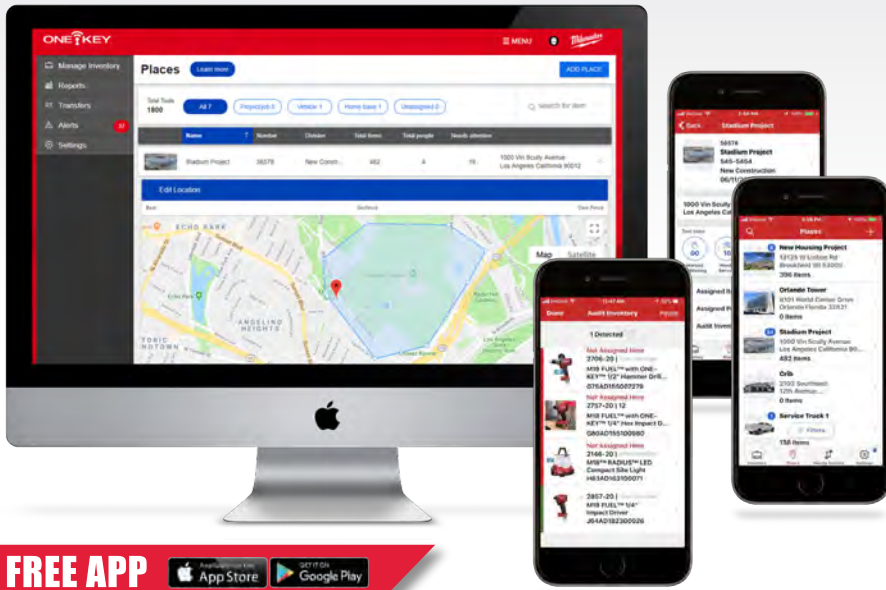

TOOL TRACKING

- Track your tool's location from anywhere
- Lock your tool and disable remotely
- Hide your tools from the Nearby Devices screen
- Use TICK™ to track non One-Key™ enabled tools
- Manage your inventory

FREE APP

Available on the App Store GET IT ON Google Play

INVENTORY MANAGEMENT

ONE-KEY™ is a FREE, easy to use web and mobile platform to keep a virtual eye on your things

FREE APP

- Integrated Tool Tracking allows you to have full visibility of tool utilisation across your network of jobs and users
- Identify your One-Key™ devices up to 30m range of your phone - no battery necessary for tracking
- Snap receipts, log purchase info, set up service reminders, and assign tools out to your employees
- Manage down to the project level. Pull reports on recent spend, run audits on tools out on location even pull the full cradle-to-grave story of one of your items
- Set boundaries for the team in the field with guest login - set permissions on who can control what tools
- Left a tool behind? Easily pinpoint the last time and location you were within 30m of your missing tool
- Customise your tool performance - save up to four customised profiles to the memory of the tool, and cycle through them when needed throughout your day, then prevent anybody from tampering with the settings by locking the footpad

MULTI-USER MANAGEMENT

Create an interactive team experience by inviting multiple people to join your One-Key™ account

- Streamline workflows
- Manage inventory across different teams and jobsite
- Connect with co-workers and provide different permission roles:
Admin, Tool Manager, Projects, Item Only, View Only