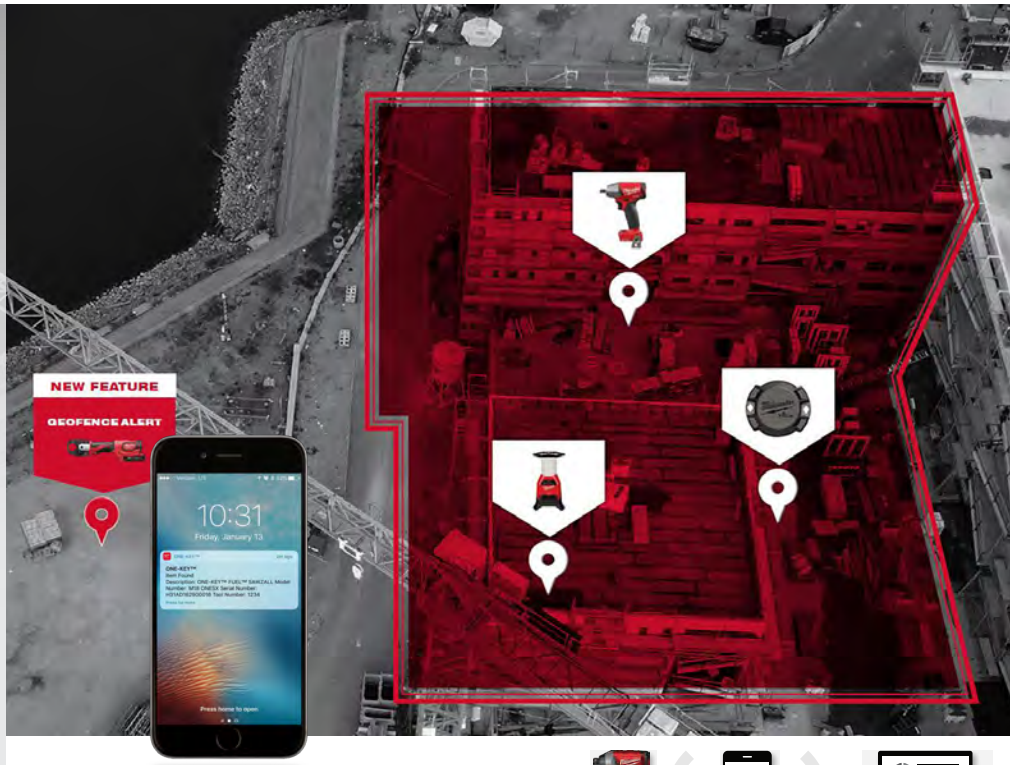

PREVENT TOOL THEFT

MORE INFO

- Tool Record Keeping
- Sync Wirelessly
- Save Receipts
- See Utilisation
- Tool Transfers & Reports
- Track Tool History
- Upload & Download Inventory

GEOFENCING

Add perimeters to your job sites - if your tools are seen outside of the geofence, you will be alerted

TOOL TRACKING

- Track your tool's location from anywhere
- Lock your tool and disable remotely
- Hide your tools from the Nearby Devices screen
- Use TICK™ to track non One-Key™ enabled tools
- Manage your inventory

FREE APP

Available on the App Store GET IT ON Google Play

INVENTORY MANAGEMENT

ONE-KEY™ is a FREE, easy to use web and mobile platform to keep a virtual eye on your things

FREE APP

- Integrated Tool Tracking allows you to have full visibility of tool utilisation across your network of jobs and users
- Identify your One-Key™ devices up to 30m range of your phone - no battery necessary for tracking
- Snap receipts, log purchase info, set up service reminders, and assign tools out to your employees
- Manage down to the project level. Pull reports on recent spend, run audits on tools out on location even pull the full cradle-to-grave story of one of your items
- Set boundaries for the team in the field with guest login - set permissions on who can control what tools
- Left a tool behind? Easily pinpoint the last time and location you were within 30m of your missing tool
- Customise your tool performance - save up to four customised profiles to the memory of the tool, and cycle through them when needed throughout your day, then prevent anybody from tampering with the settings by locking the footpad