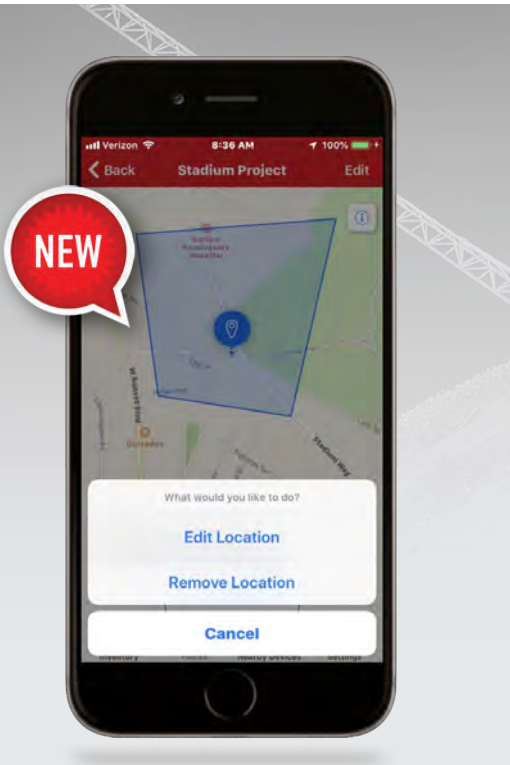

PREVENT TOOL THEFT

MORE INFO

- Tool Record Keeping
- Sync Wirelessly
- Save Receipts
- See Utilisation
- Tool Transfers & Reports
- Track Tool History
- Upload & Download Inventory

GEOFENCING

Add perimeters to your job sites - if your tools are seen outside of the geofence, you will be alerted

TOOL TRACKING

- Track your tool's location from anywhere
- Lock your tool and disable remotely
- Hide your tools from the Nearby Devices screen
- Use TICK™ to track non One-Key™ enabled tools
- Manage your inventory

FREE APP

Available on the App Store GET IT ON Google Play

INVENTORY MANAGEMENT

ONE-KEY™ is a FREE, easy to use web and mobile platform to keep a virtual eye on your things

FREE APP

- Integrated Tool Tracking allows you to have full visibility of tool utilisation across your network of jobs and users
- Identify your One-Key™ devices up to 30m range of your phone - no battery necessary for tracking
- Snap receipts, log purchase info, set up service reminders, and assign tools out to your employees
- Manage down to the project level. Pull reports on recent spend, run audits on tools out on location even pull the full cradle-to-grave story of one of your items
- Set boundaries for the team in the field with guest login - set permissions on who can control what tools
- Left a tool behind? Easily pinpoint the last time and location you were within 30m of your missing tool
- Customise your tool performance - save up to four customised profiles to the memory of the tool, and cycle through them when needed throughout your day, then prevent anybody from tampering with the settings by locking the footpad